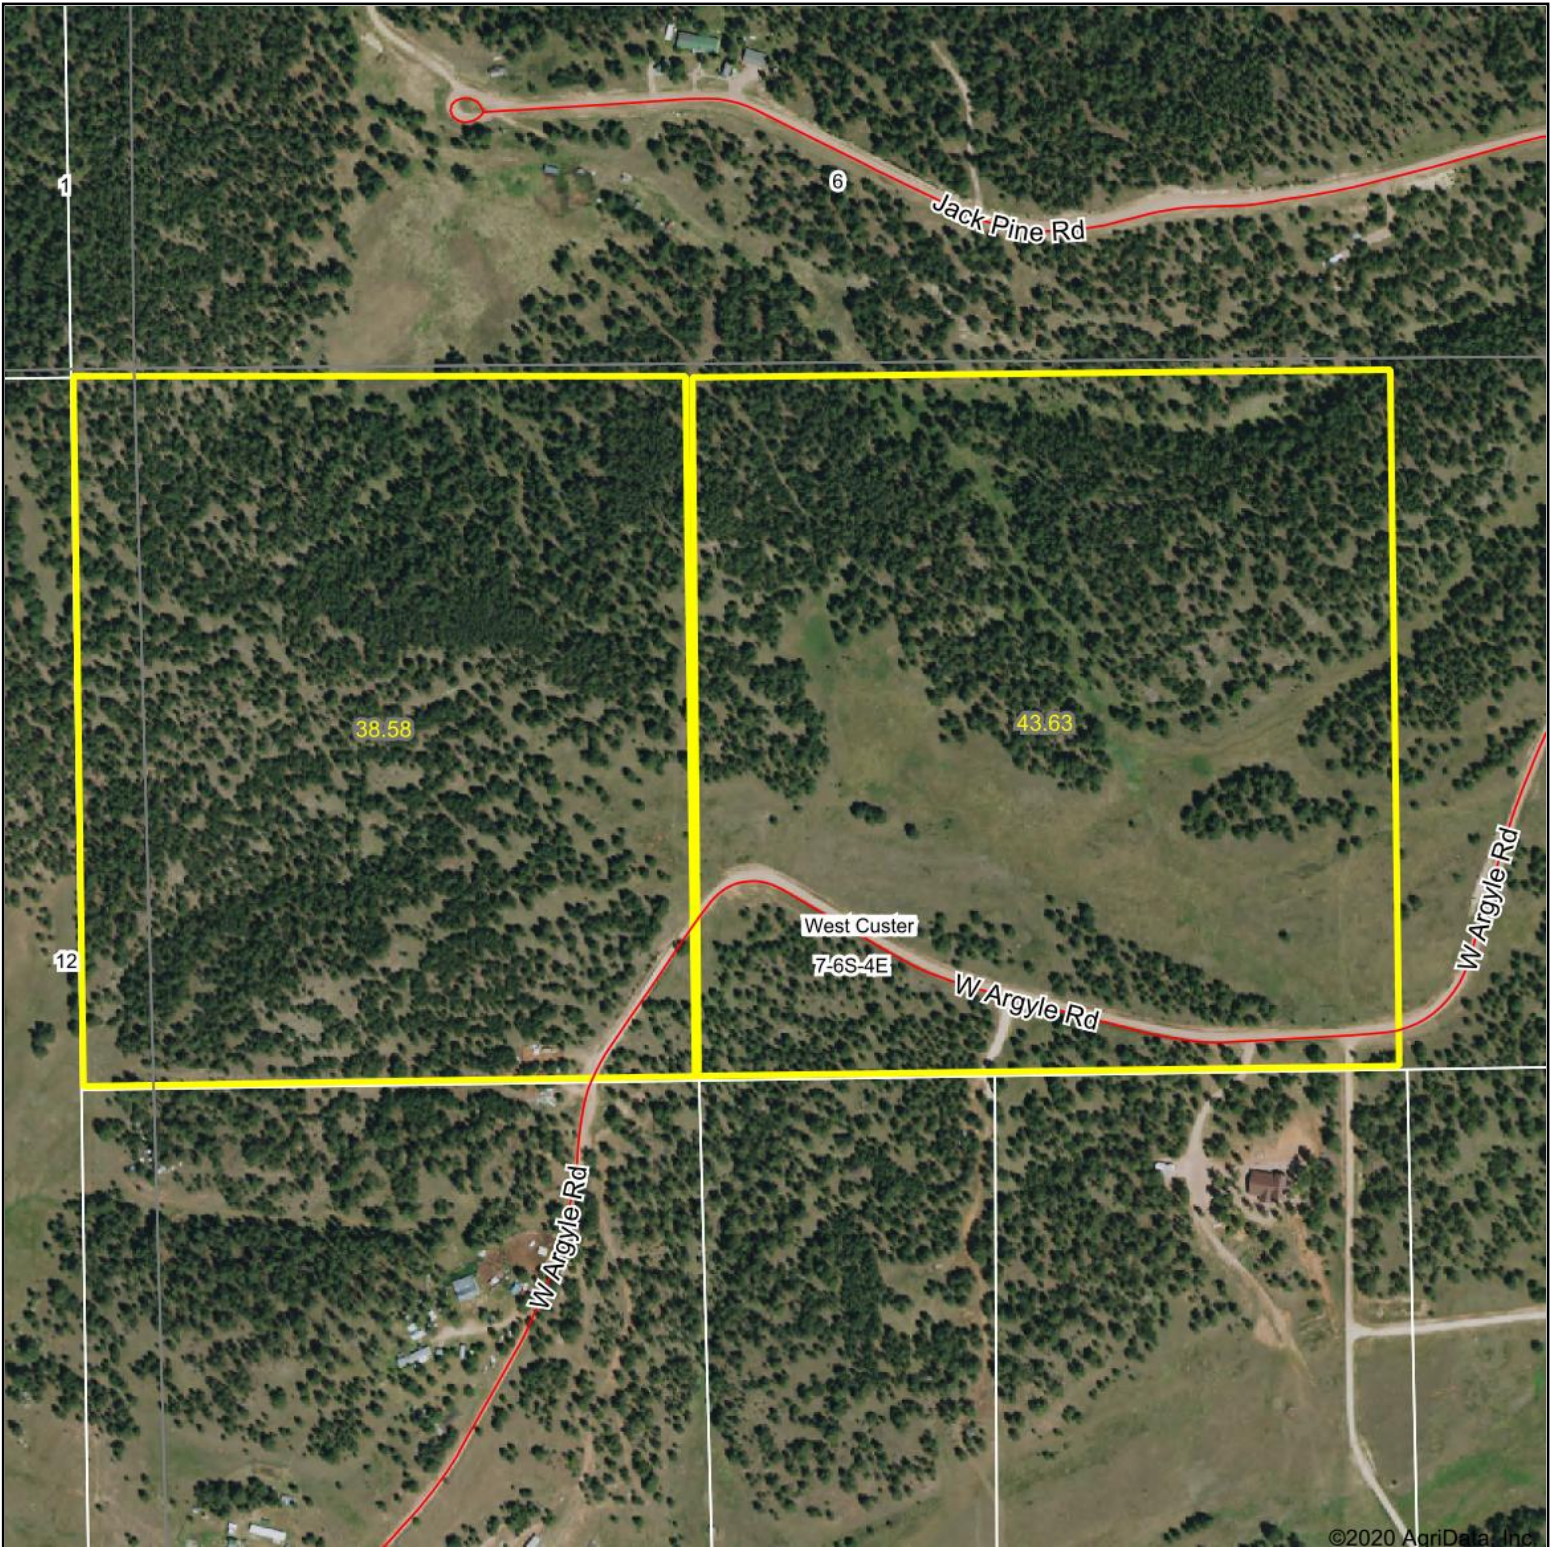

Aerial Map

Map Center: 43° 32' 53, -103° 41' 34

7-6S-4E
Custer County
South Dakota

12/4/2020

Maps Provided By:

© AgriData, Inc. 2020 www.AgriDataInc.com

Field borders provided by Farm Service Agency as of 5/21/2008.