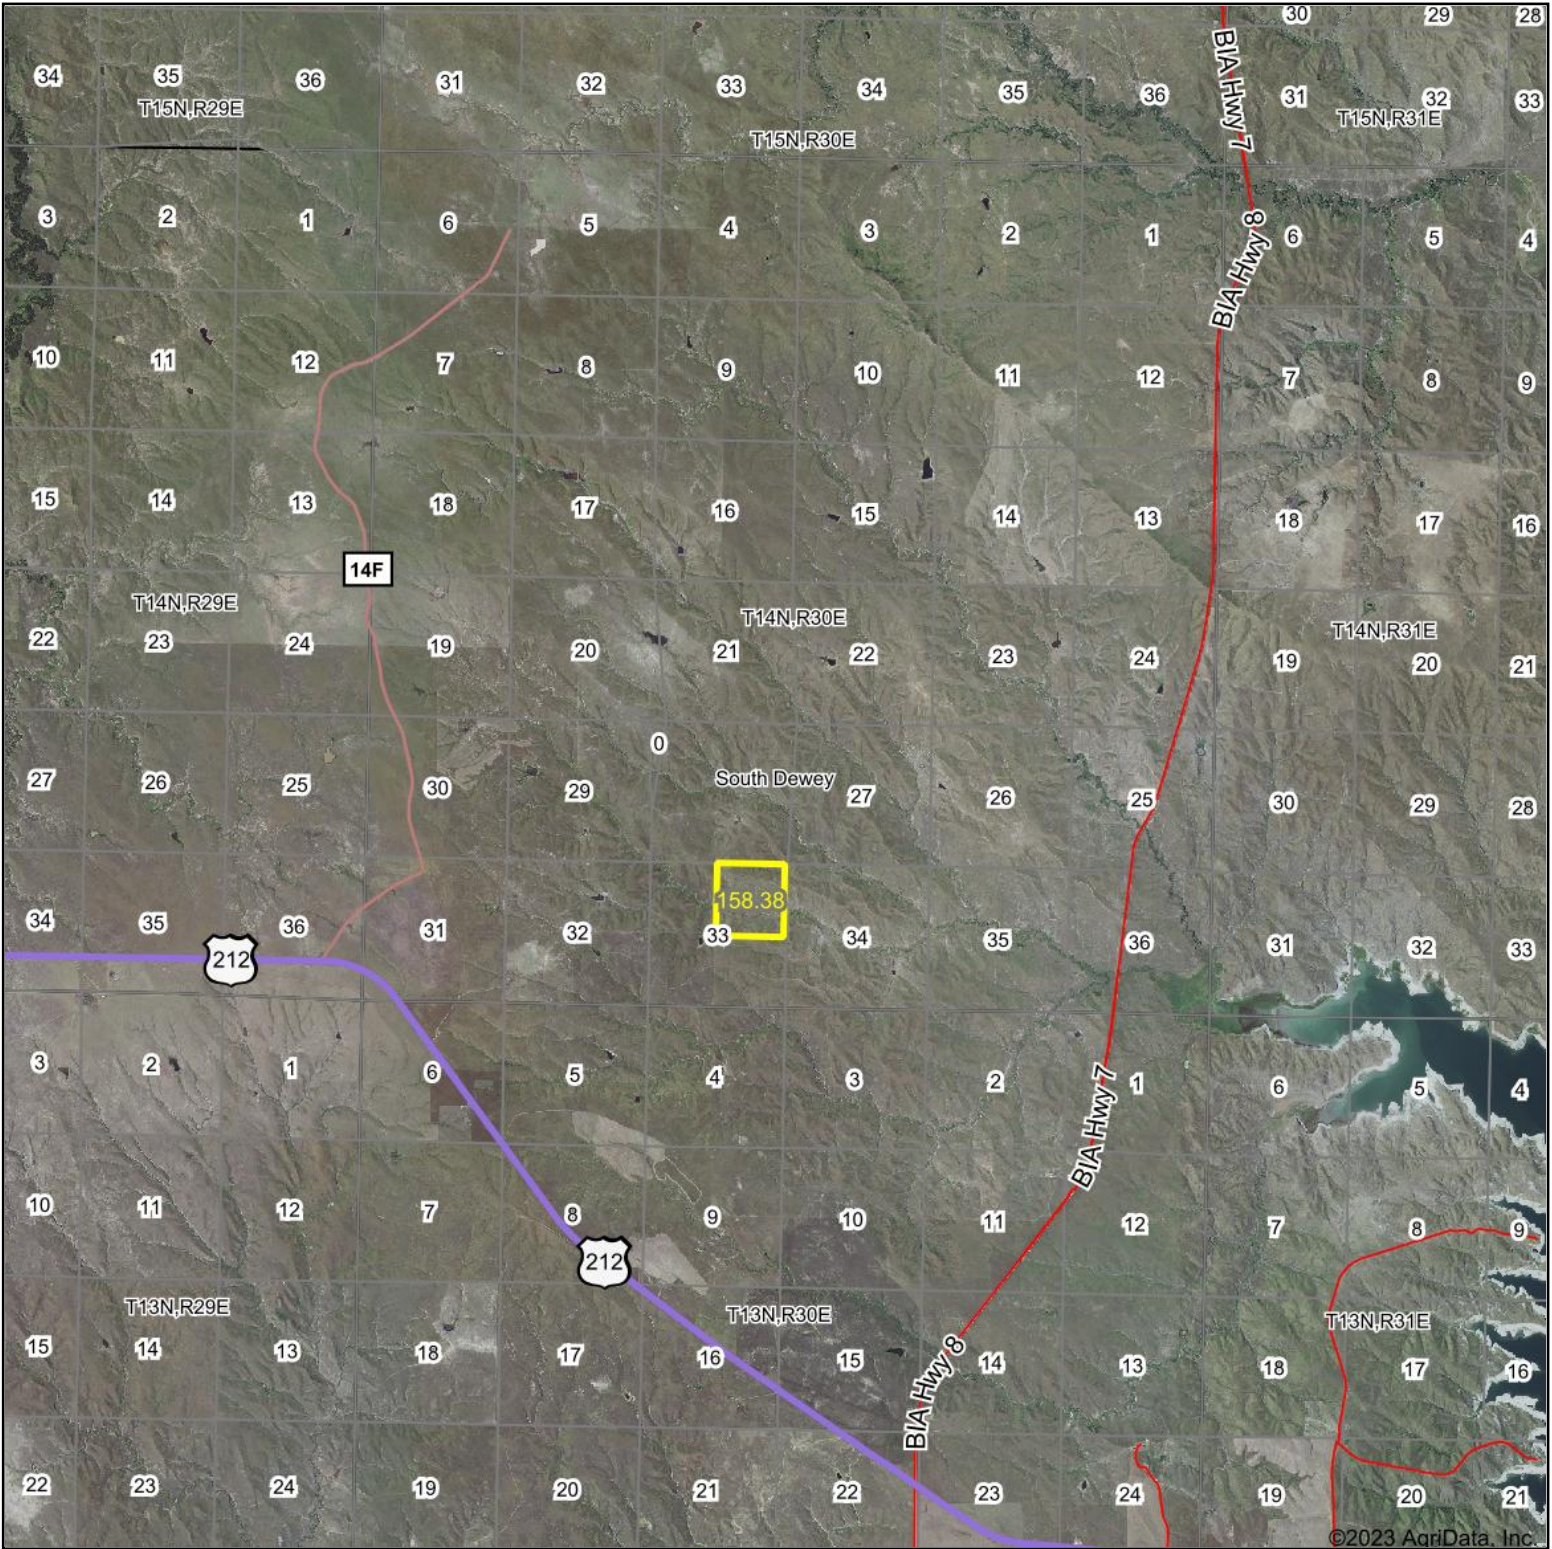

Aerial Map

©2023 AgriData, Inc.

Map Center: 45° 8' 54.61, -100° 26' 48.72

28-14N-30E
Dewey County
South Dakota

5/17/2023

Maps Provided By:

© AgriData, Inc. 2023 www.AgriDataInc.com

Field borders provided by Farm Service Agency as of 5/21/2008.