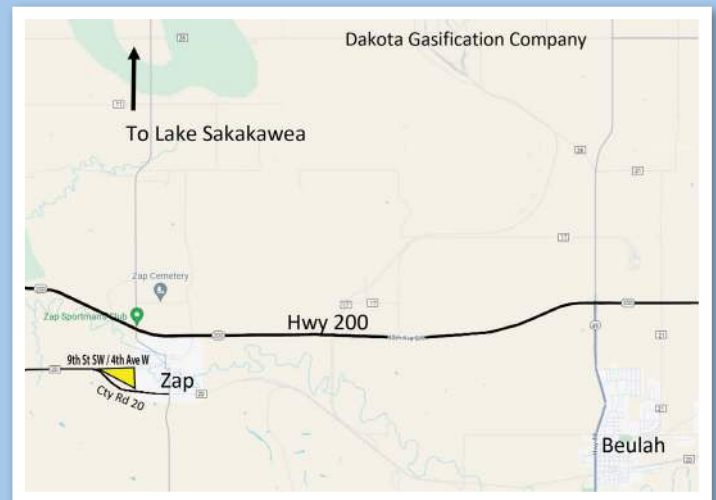

LAND & HOMESITE FOR SALE

73.25+/- acres
MERCER COUNTY, ND

\$549,000

Offering a stunning rural property with ample opportunities for relaxation, recreation, and agricultural pursuits, with convenient access to nearby towns and Lake Sakakawea! Don't miss this rare opportunity to own your own slice of paradise in the country!